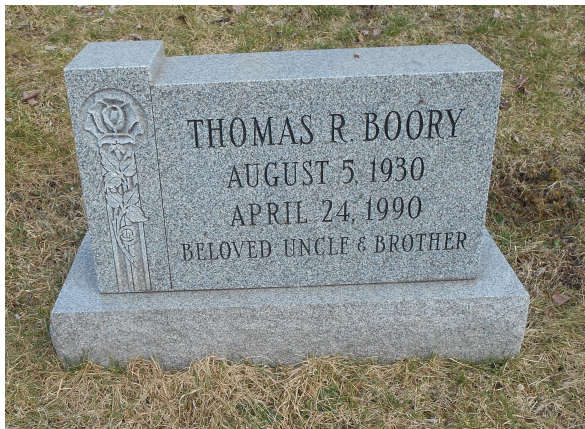

Thomas Richard Boory

1930 – 1990

Birth: 5 Aug 1930 - Wilksburg, Allegheny County, Pennsylvania

Death: 24 Apr 1990 (aged 59) - Bellevue, Allegheny County, Pennsylvania

Burial - United Cemeteries - Pittsburgh, Allegheny County, Pennsylvania

Thomas R. Boory Bellevue - Thomas R. Boory 59 of Bellevue died Tuesday April 24, 1990 in Suburban General Hospital in Bellevue.

A retired teacher at Gateway High School he taught social studies for 28 years. Since his retirement he was substitute teaching.