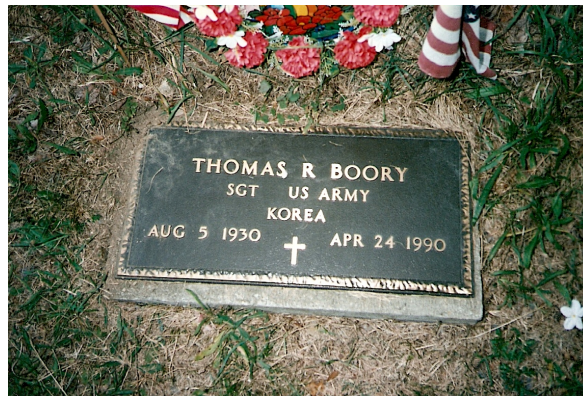

Thomas Richard Boory

1930 – 1990

Birth: 5 Aug 1930 - Wilksburg, Allegheny County, Pennsylvania

Death: 24 Apr 1990 (aged 59) - Bellevue, Allegheny County, Pennsylvania

Burial - United Cemeteries - Pittsburgh, Allegheny County, Pennsylvania

Thomas R. Boory Bellevue - Thomas R. Boory 59 of Bellevue died Tuesday April 24, 1990 in Suburban General Hospital in Bellevue.

A retired teacher at Gateway High School he taught social studies for 28 years. Since his retirement he was substitute teaching.

Mr. Boory graduated with honors from the University of Pittsburgh where he received his undergraduate and master's degree in education. He was also a veteran of the Korean War. Surviving are his sister, Carol Clemente of Bellvue, and a brother Frederick of Butler. Services were held Thursday April 26. Burial was in United Cemetery in Ross.